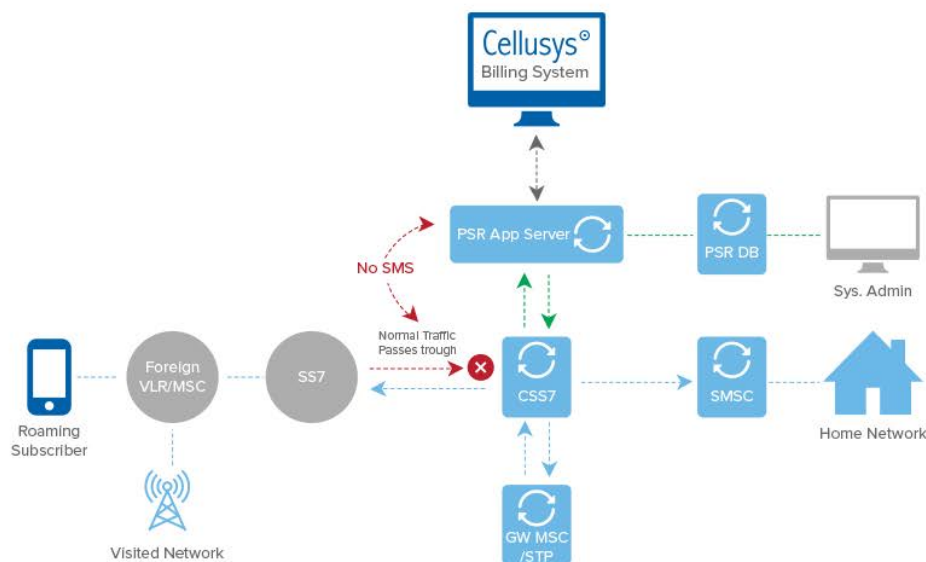

Cellusys[®]

A silhouette of a person sitting on a boat, looking at a smartphone, with a sunset over the water in the background. The scene is framed by a large white triangle on the left and a blue triangle on the right, meeting at a diagonal line.

Prepaid SMS Roaming

Prepaying subscribers to send and receive SMS when they are outside your network.

The Challenge

Many GSM operators would like to offer SMS Roaming service to their prepaid subscribers so they can send and receive SMS while they are outside the home network. Today this is usually accomplished by implementing CAMEL Phase 3 services to enable exchange of real-time charging information between the operators. Unfortunately not all operators have decided to make the investment in CAMEL Phase 3. Even if the home operator implements CAMEL Phase 3, there is no guarantee the roaming partner has implemented it. Therefore a more universal solution is required that will work in either case.

The Solution

Cellusys CSS7 Prepaid SMS Roaming provides mobile operators with the ability to charge the roaming subscribers from their credit accounts every time they send an SMS. Works independent of CAMEL Ph. 3. A low balance message can be sent to notify subscribers it's time to top up their credit. The system will prevent subscribers from sending an SMS when their account balance reaches empty.